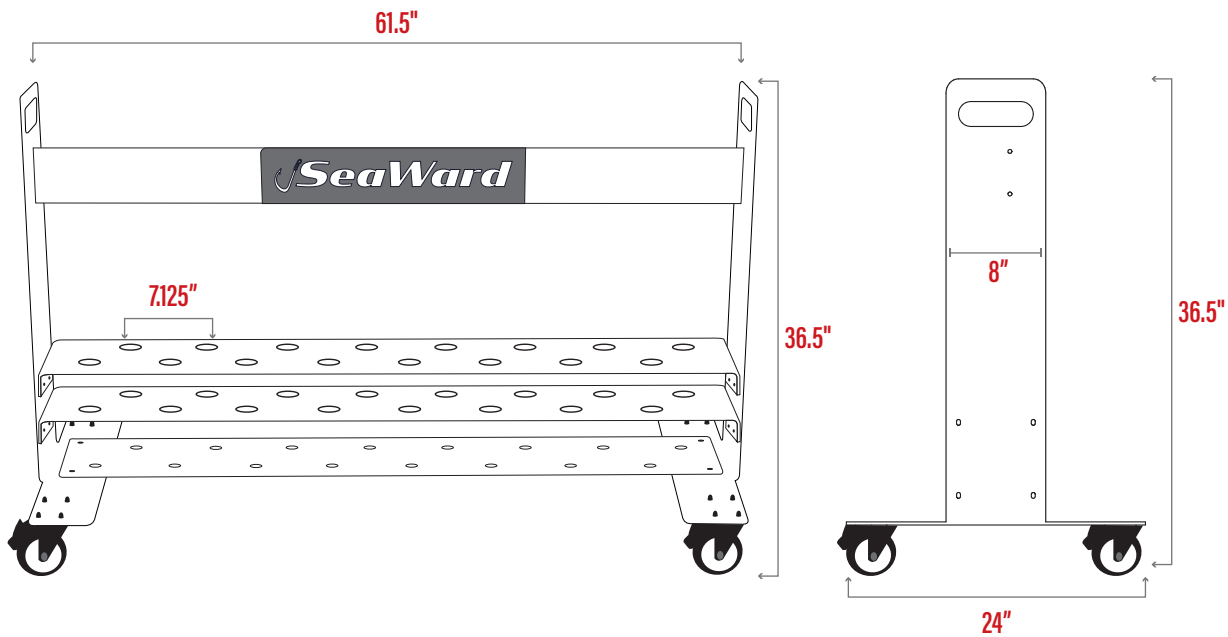

## THE GLIDE

16 Slot Rod Caddy

### TECHNICAL SPECIFICATIONS

Overall Dimensions:	61.5" x 24" x 36.5"
Number of Slots:	16
On-center Spacing	7.125"
Frame Material:	Powder-coated Marine-grade Aluminum
Hardware:	316L Stainless Steel
Polypropylene Casters:	Swivel with Locking Mechanism
Rod Protection:	Rubber Grommet