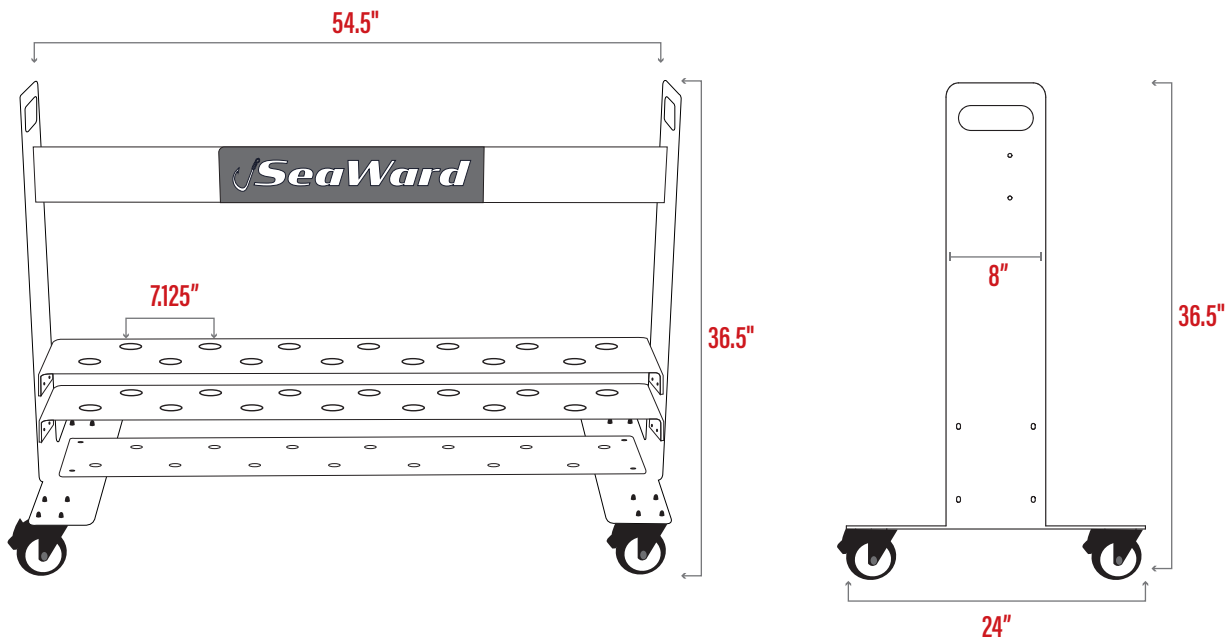

THE GLIDE

14 Slot Rod Caddy

TECHNICAL SPECIFICATIONS

Overall Dimensions:	54.5" x 24" x 36.5"
Number of Slots:	14
On-center Spacing	7.125"
Frame Material:	Powder-coated Marine-grade Aluminum
Hardware:	316L Stainless Steel
Polypropylene Casters:	Swivel with Locking Mechanism
Rod Protection:	Rubber Grommet