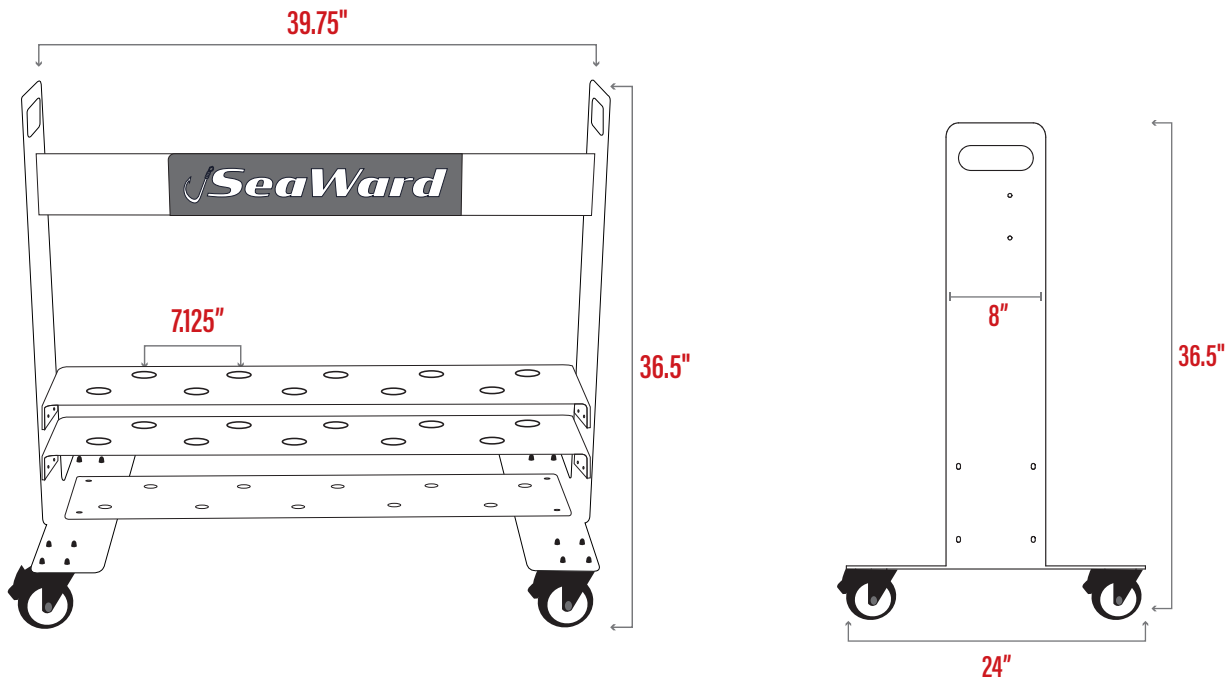

THE GLIDE

10 Slot Rod Caddy

TECHNICAL SPECIFICATIONS

Overall Dimensions:	39.75" x 24" x 36.5"
Number of Slots:	10
On-center Spacing	7.125"
Frame Material:	Powder-coated Marine-grade Aluminum
Hardware:	316L Stainless Steel
Polypropylene Casters:	Swivel with Locking Mechanism
Rod Protection:	Rubber Grommet