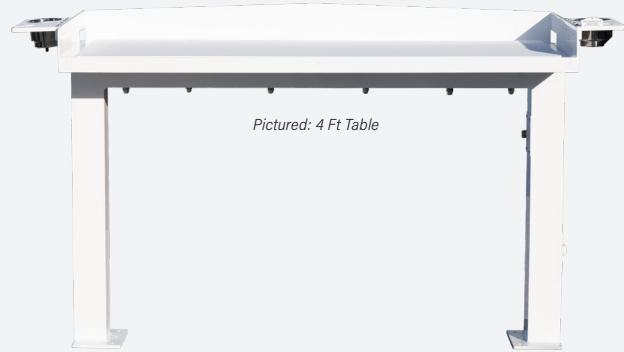

BUILD FEATURES

- » Powder Coated, Tubular Marine Grade Aluminum with 316L S/S Hardware
- » Personalized Logo/Boat Name
- » Water Connection System
- » King StarBoard Cutting Surface
- » Accessory Tray: S/S Cup Holder, Knife Sharpener, Wash Down Hose & Spray Nozzle

CUSTOM UPGRADES

- » Umbrella Holder
- » Duplex 120V, Power Outlet
- » Multifunctional Shelves & Cabinets
- » Convenience Sink

DOCK MOUNT

- » Concrete or Wood | Composite Decking with a Flat or C-Mount. Cantilever Available.
- » Additional Support Needed on Some Docks.

**5' STATION
MUST HAVE AT
LEAST 63" OF
DECK SPACE
TO INSTALL**

INSTALLATION DETAILS

- » Concrete Sea Wall: 3/8" S/S Red Head Type Sleeve Anchors with Nylon Washer, Lock Washer & S/S Acorn Nut
- » Wood | Composite Deck: Lag Bolted & Secured to Deck Cross Member with Marine Grade Aluminum Angle & S/S Hardware